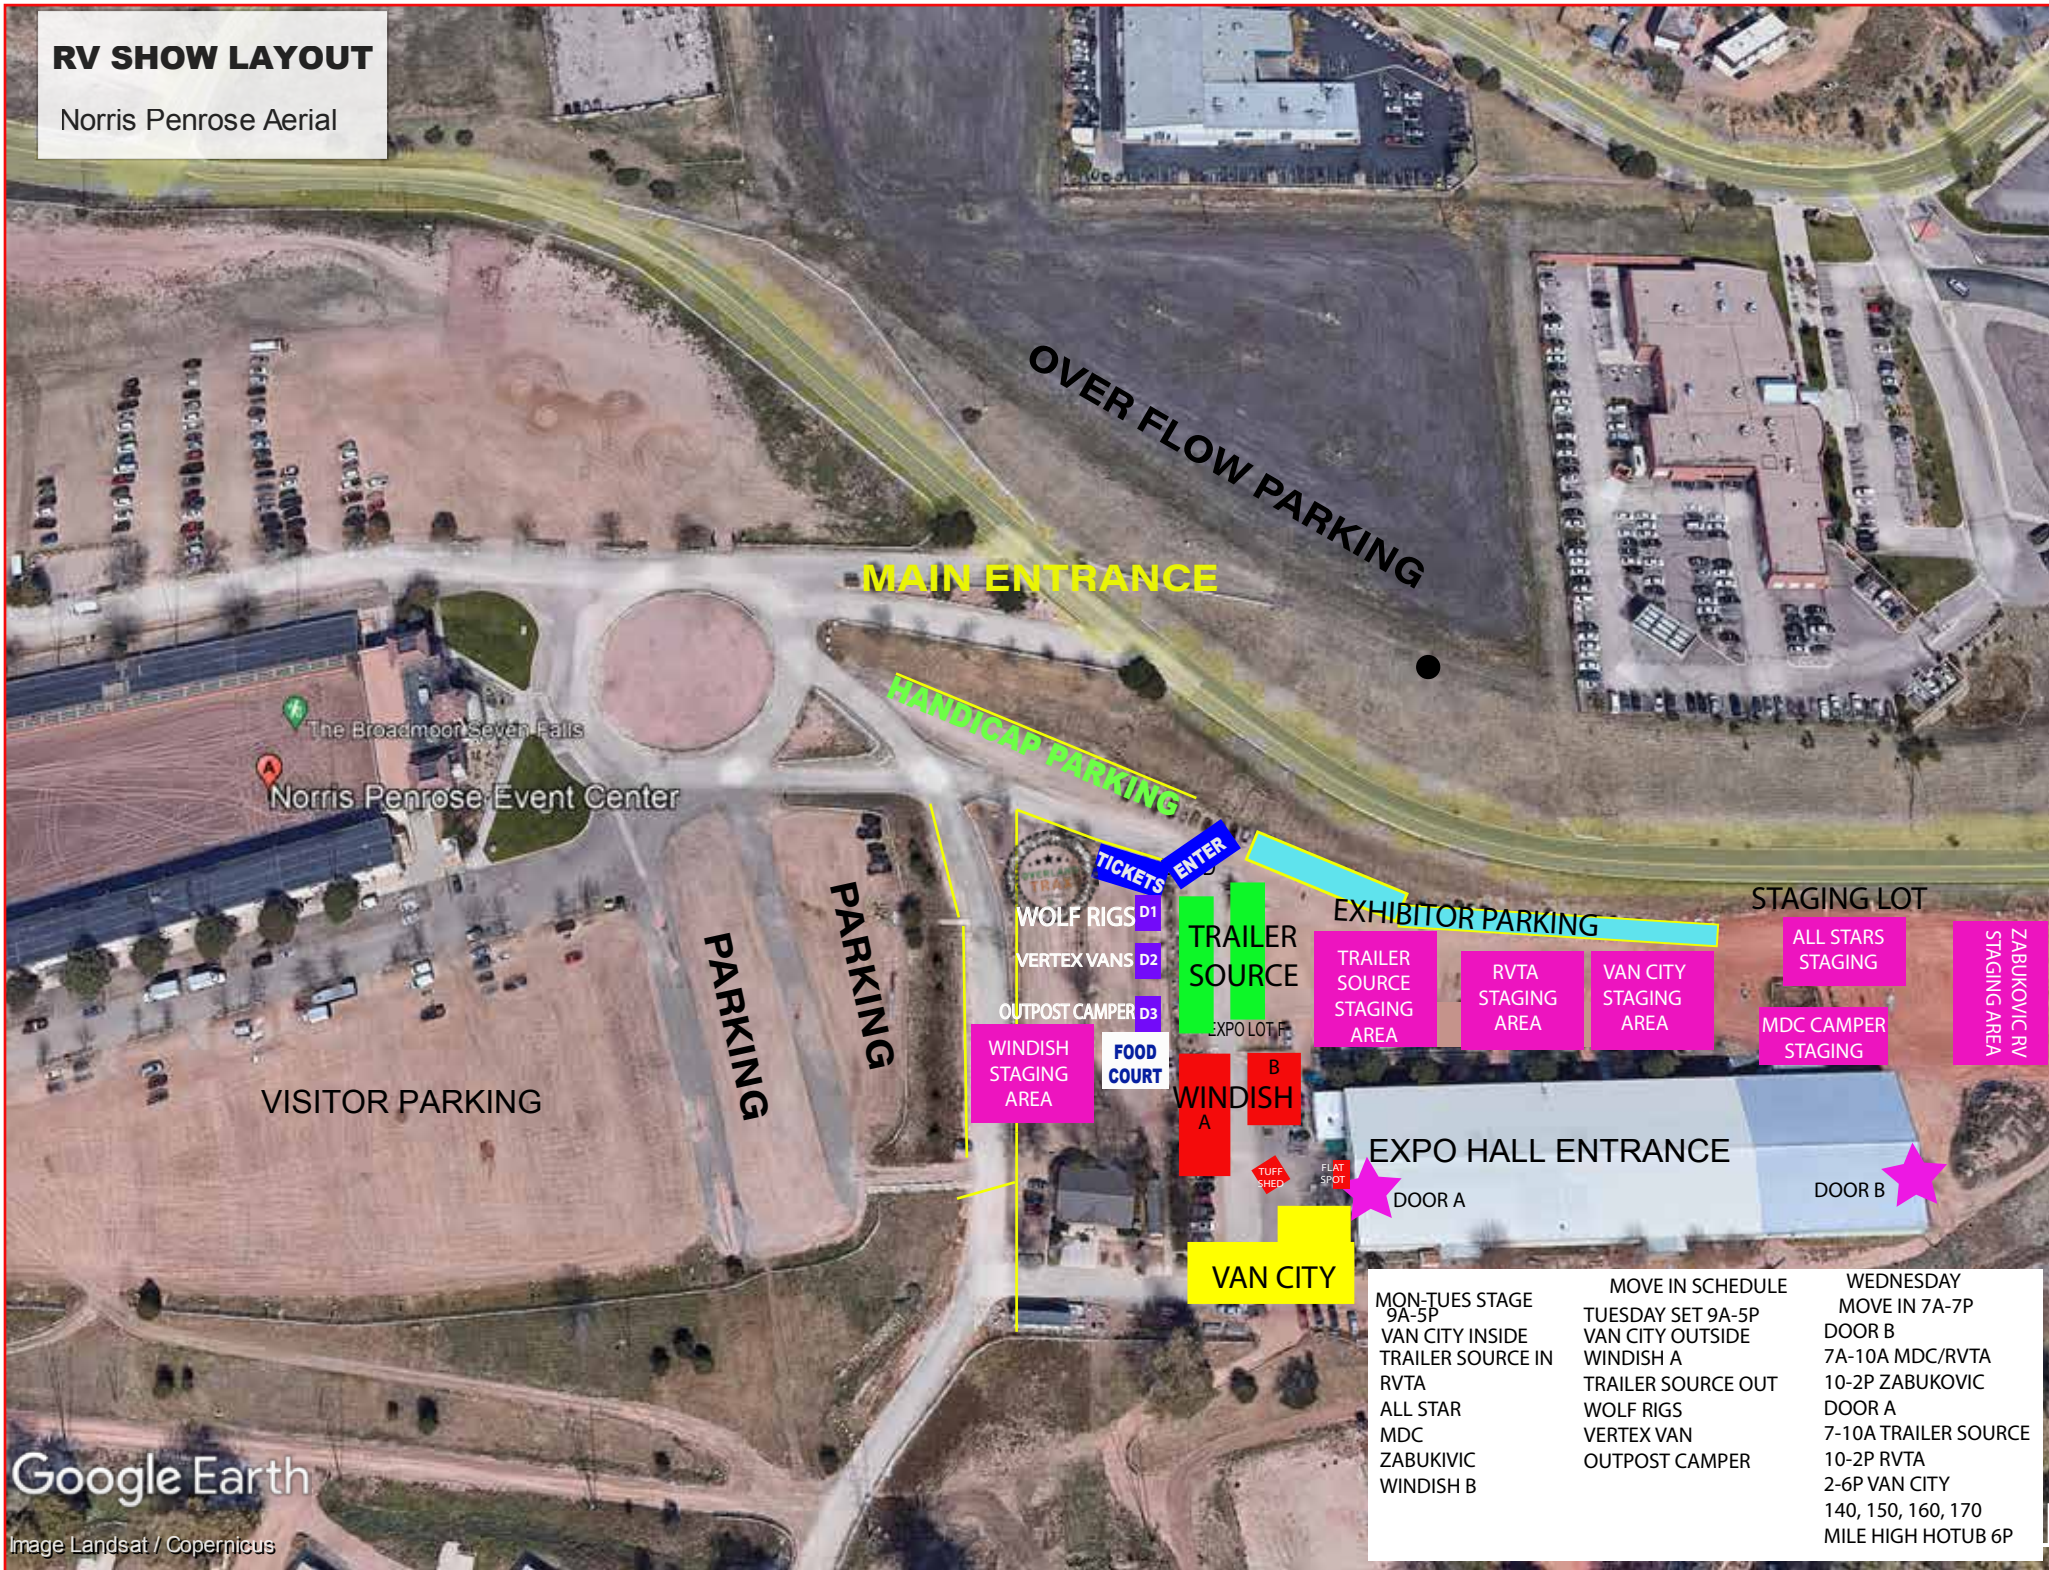

# RV SHOW LAYOUT

Norris Penrose Aerial

MON-TUES STAGE 9A-5P	MOVE IN SCHEDULE TUESDAY SET 9A-5P VAN CITY OUTSIDE	WEDNESDAY MOVE IN 7A-7P
VAN CITY INSIDE	WINDISH A	DOOR B
TRAILER SOURCE IN	TRAILER SOURCE OUT	7A-10A MDC/RVTA
RVTA	WOLF RIGS	10-2P ZABUKOVIC
ALL STAR	VERTEX VAN	DOOR A
MDC	OUTPOST CAMPER	7-10A TRAILER SOURCE
ZABUKOVIC		10-2P RVTA
WINDISH B		2-6P VAN CITY
		140, 150, 160, 170
		MILE HIGH HOTUB 6P